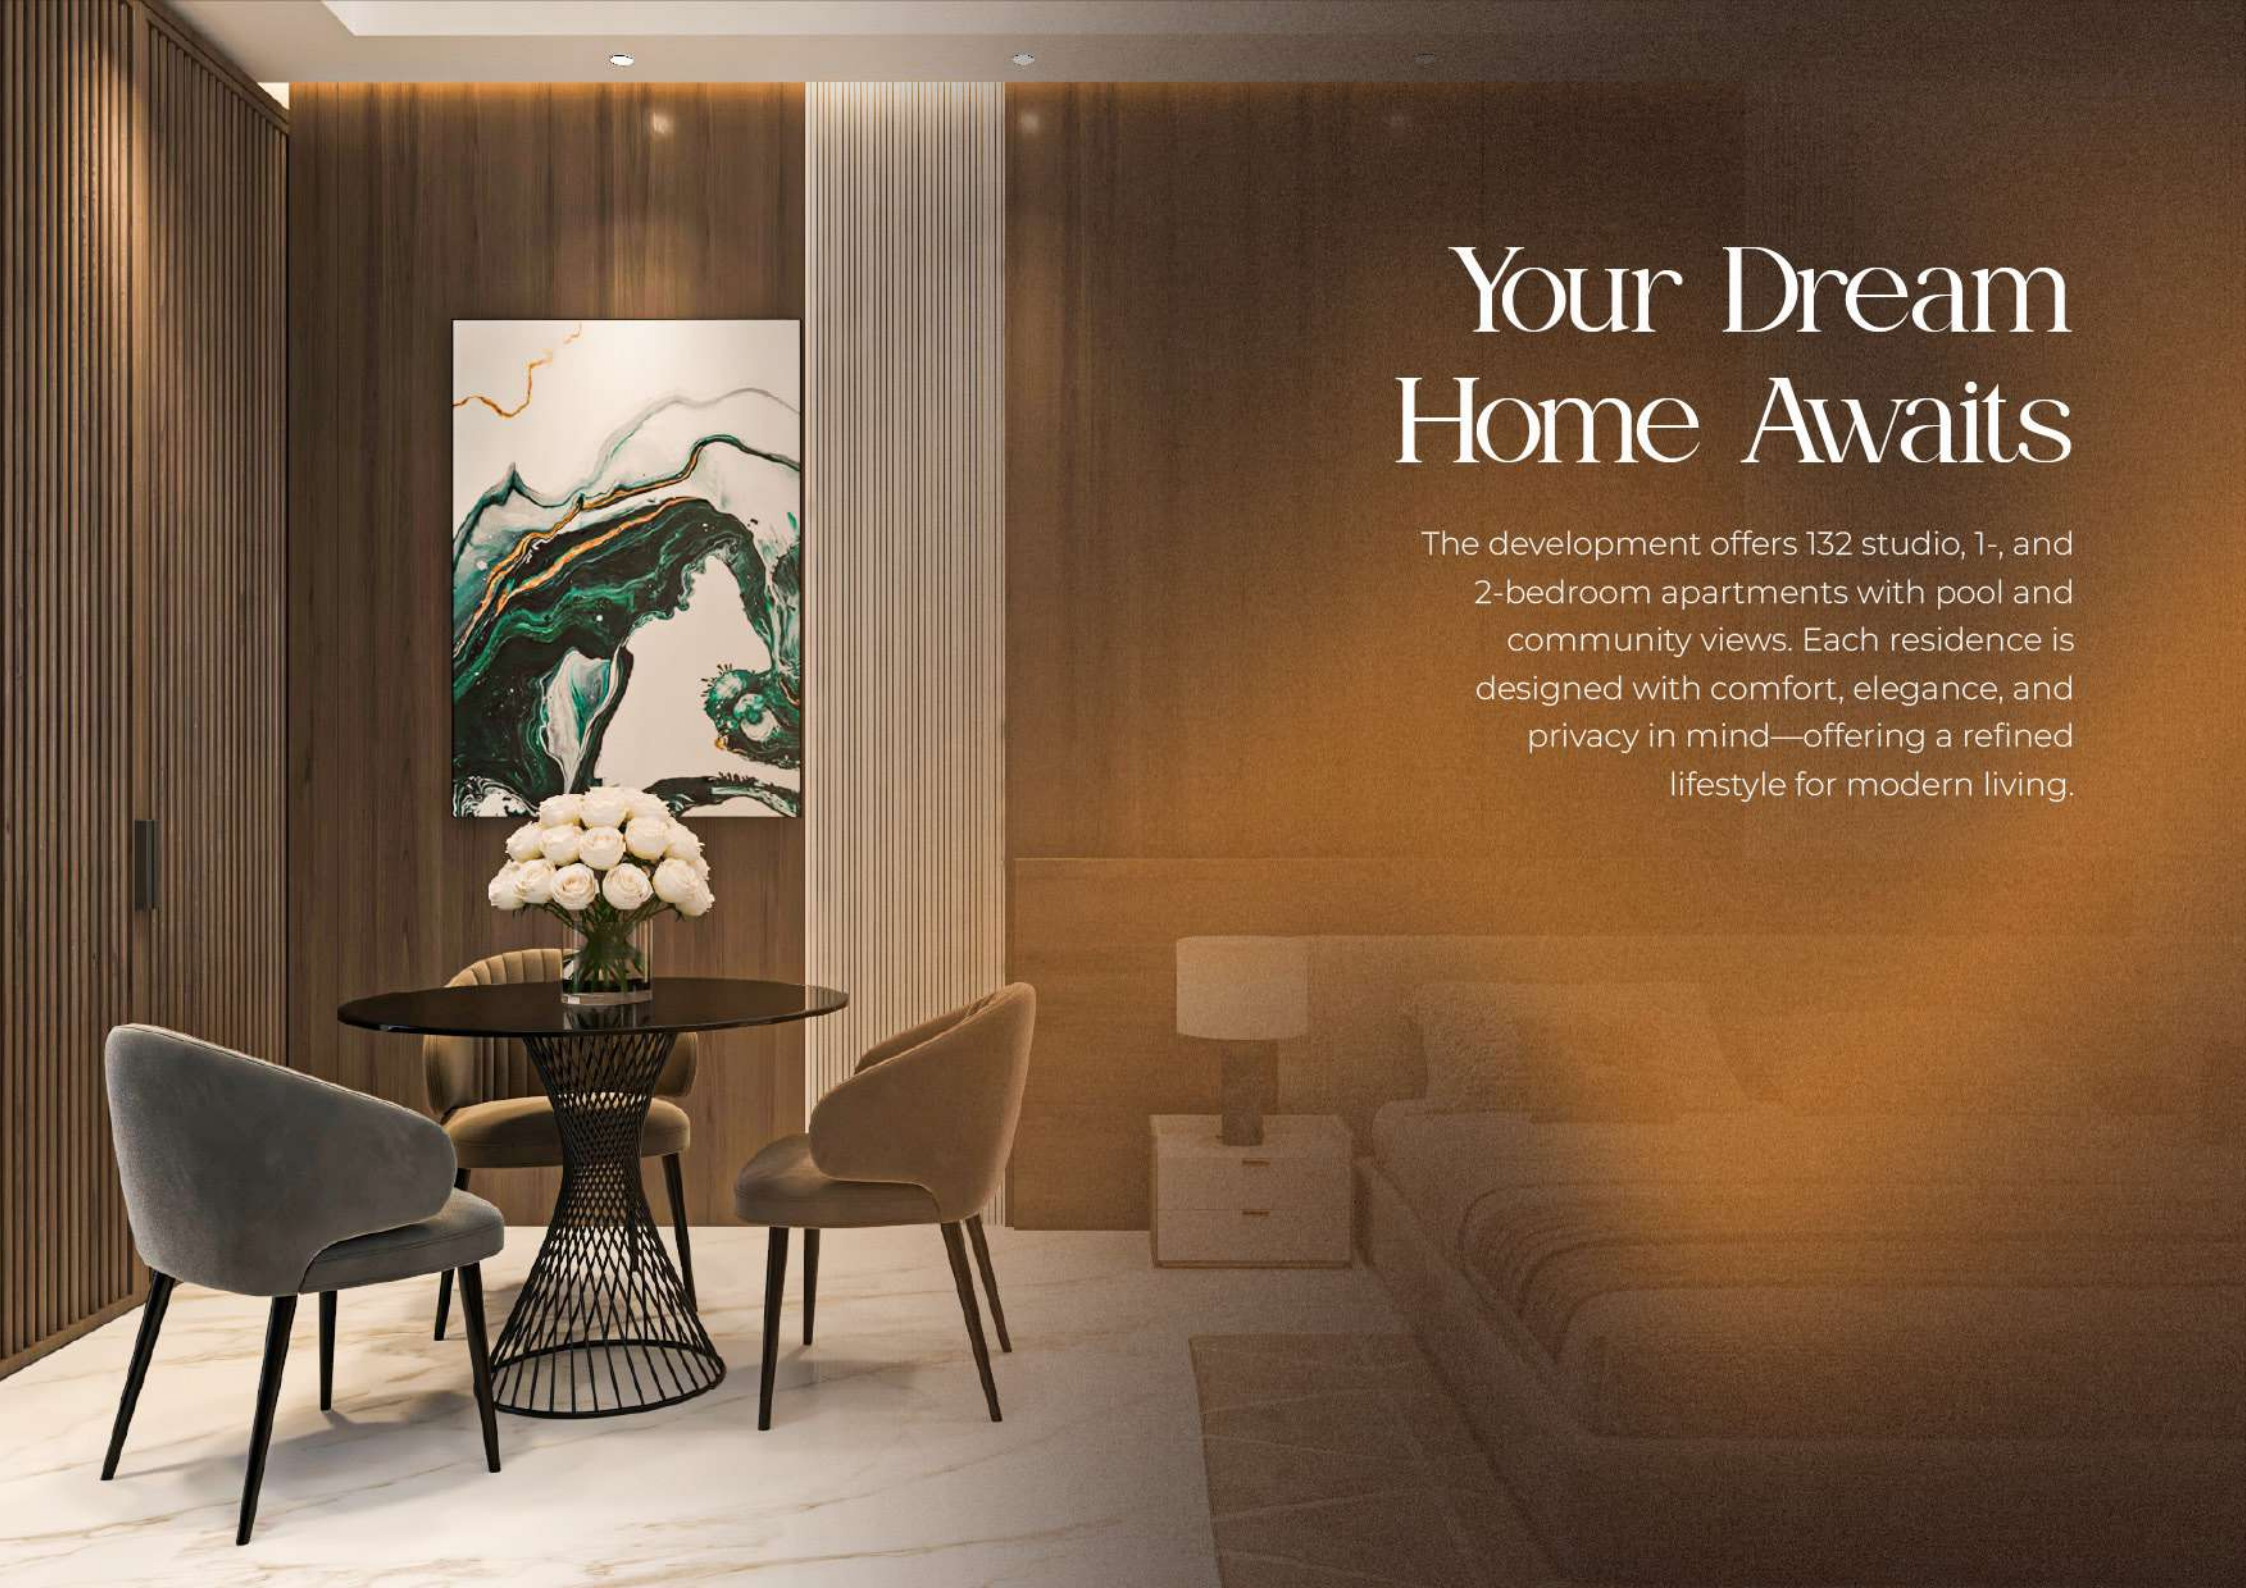

3

Elevator

Luxury living starts with a smooth ride to your door.

Apartment Lobby

Step into sophistication the
moment you enter.

Your Dream Home Awaits

The development offers 132 studio, 1-, and 2-bedroom apartments with pool and community views. Each residence is designed with comfort, elegance, and privacy in mind—offering a refined lifestyle for modern living.

Bedroom
Studio Apartment

Kitchen

Dining

Full Perspective
Studio Apartment

1 BHK Apartment

Perfectly designed for modern living, this apartment offers comfort and convenience in a vibrant community. Experience smart spaces and a stylish lifestyle, all within your reach.