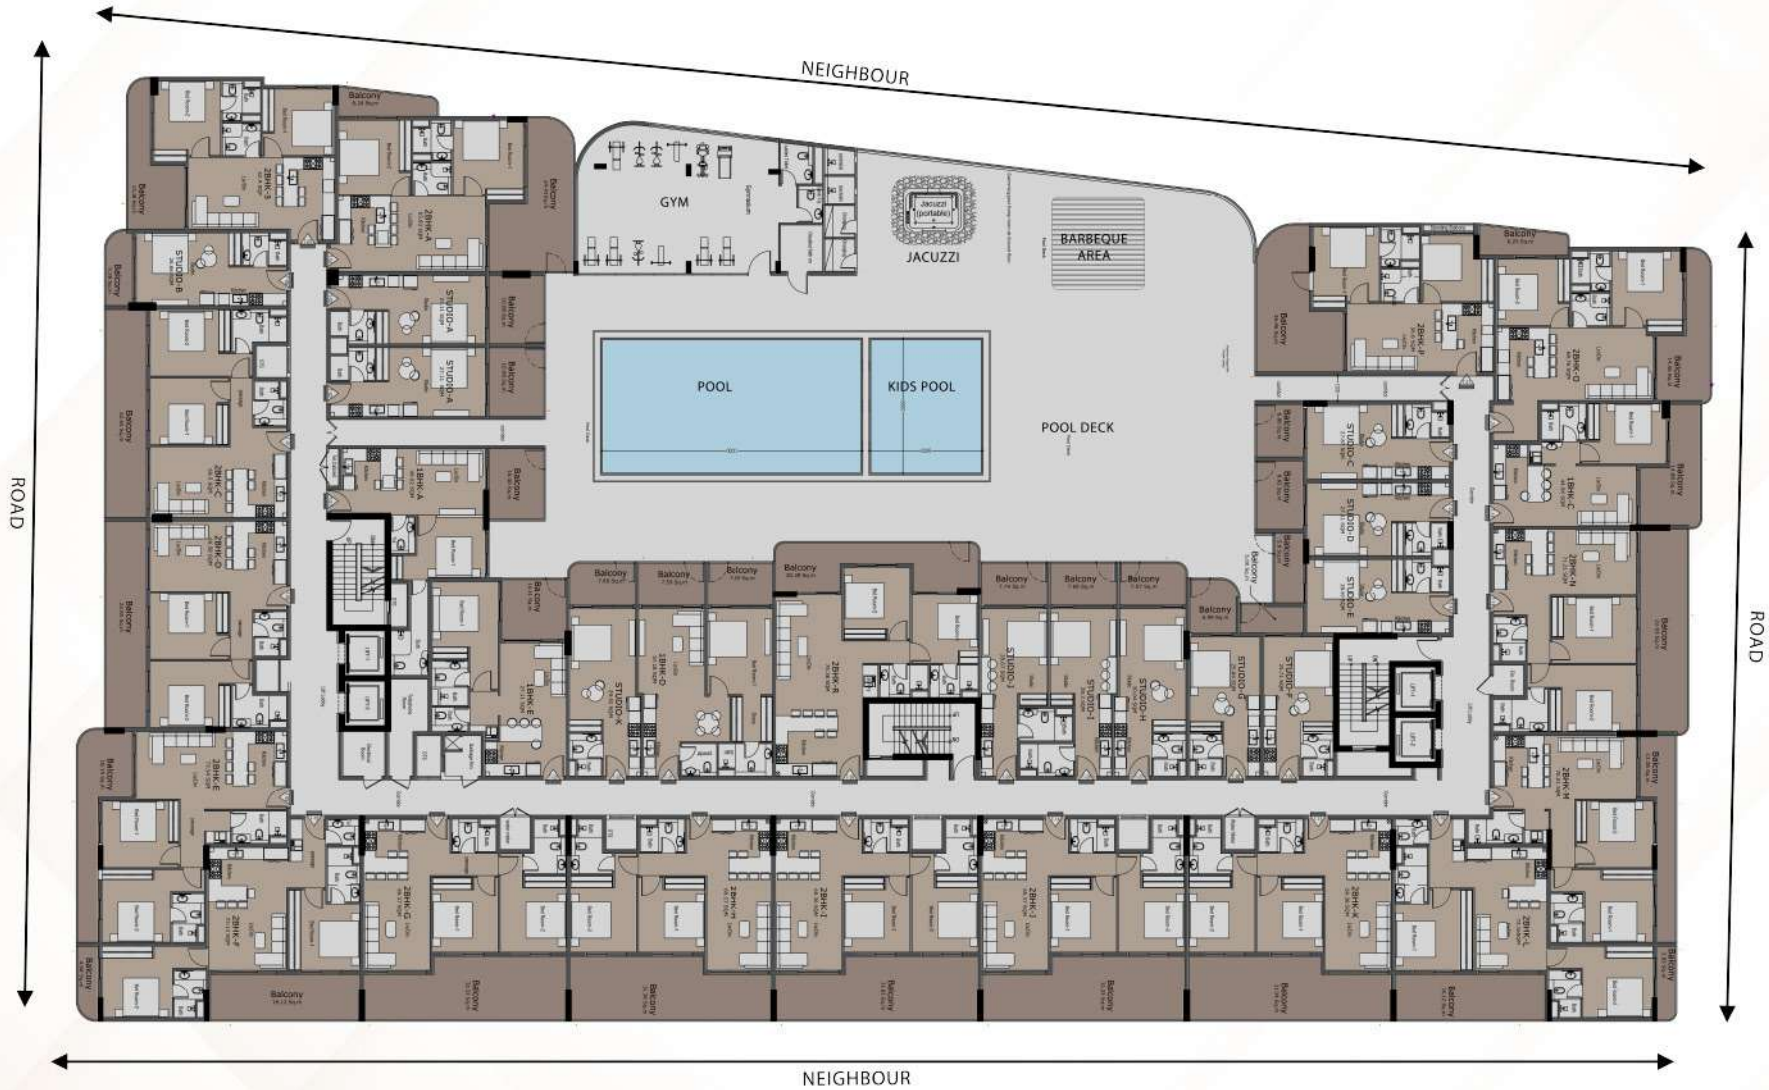

Bedroom 01
2 BHK Apartment

TV Lounge
2 BHK Apartment

Bedroom 02
2 BHK Apartment

Kitchen + Dining
2 BHK Apartment

Golden Woods Albab Views

FLOOR PLANS

Dubai South

1st FLOOR LAYOUT

2nd FLOOR LAYOUT

3rd FLOOR LAYOUT

ROOFTOP

LAYOUT

Proven. Trusted. Delivered.

12

Years of Market Presence

500+