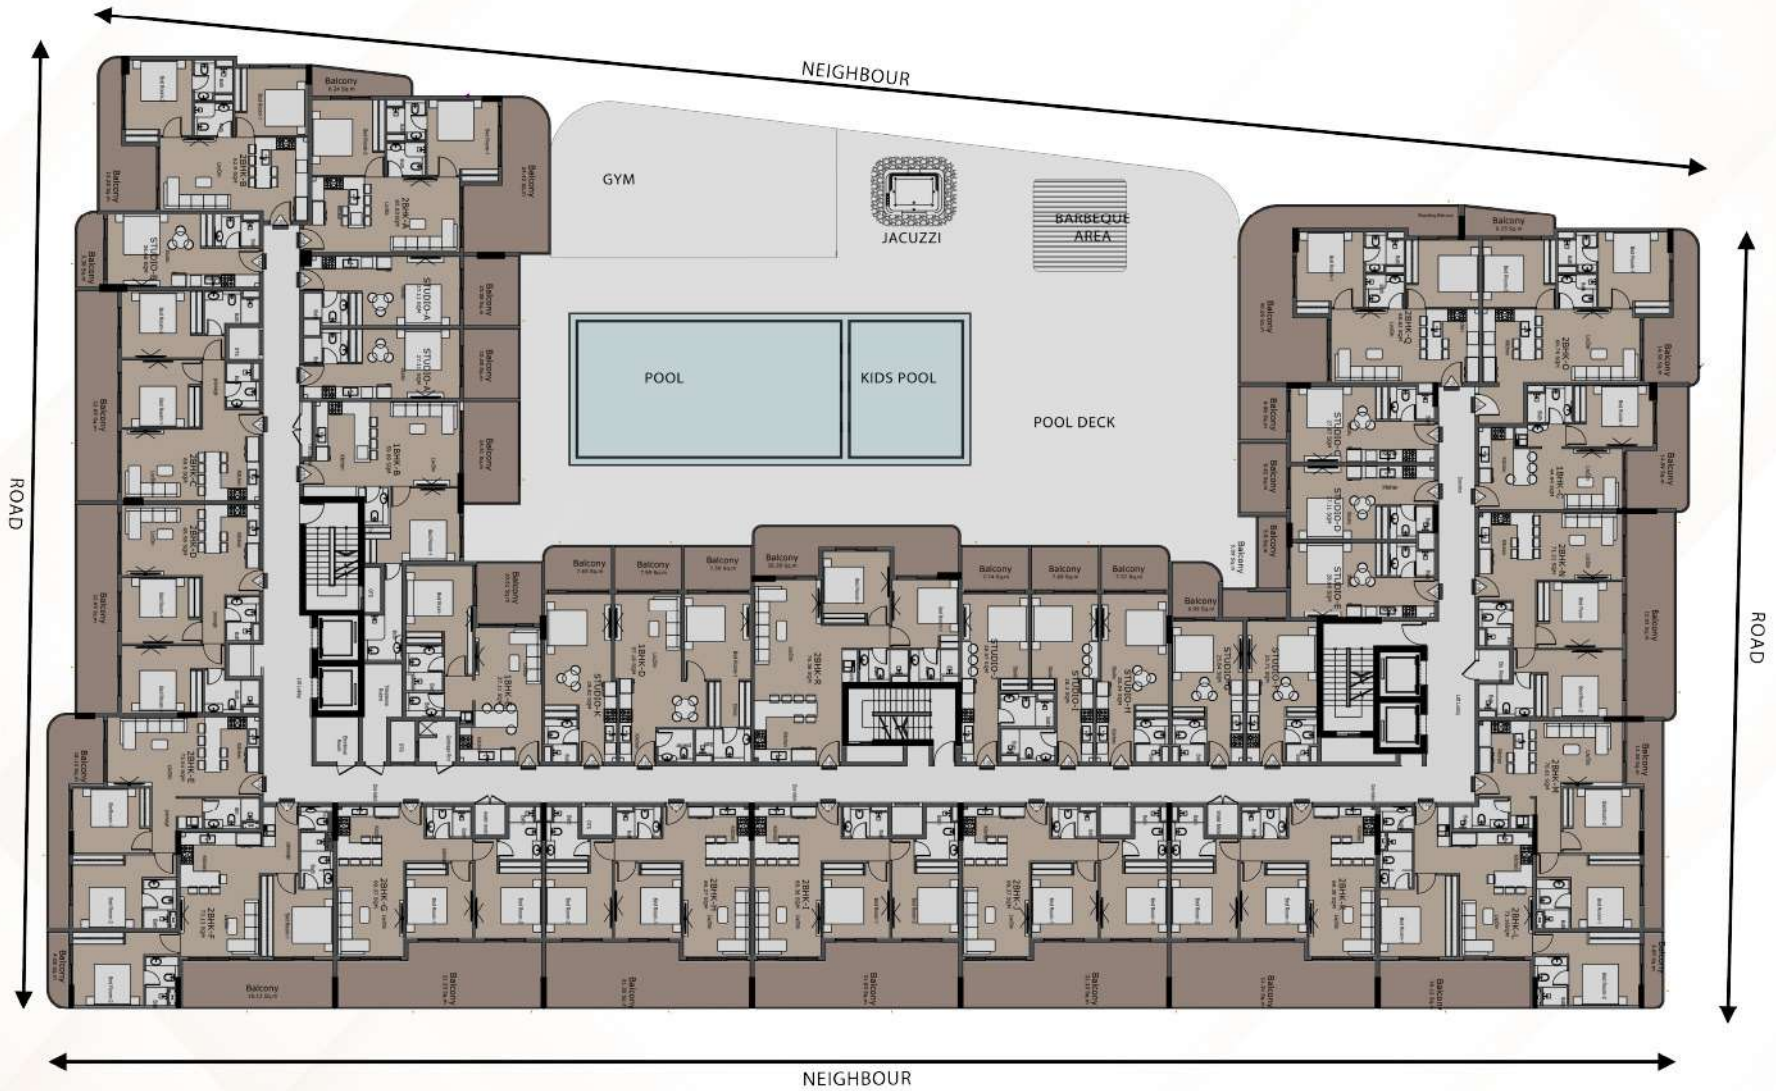

Bedroom 01
2 BHK Apartment

TV Lounge
2 BHK Apartment

Bedroom 02
2 BHK Apartment

Kitchen + Dining
2 BHK Apartment

Golden Woods Albab Views

FLOOR PLANS

Dubai South

1st FLOOR LAYOUT

2nd FLOOR LAYOUT

3rd FLOOR LAYOUT

ROOFTOP

LAYOUT

Proven. Trusted. Delivered.

12

Years of Market Presence

500+