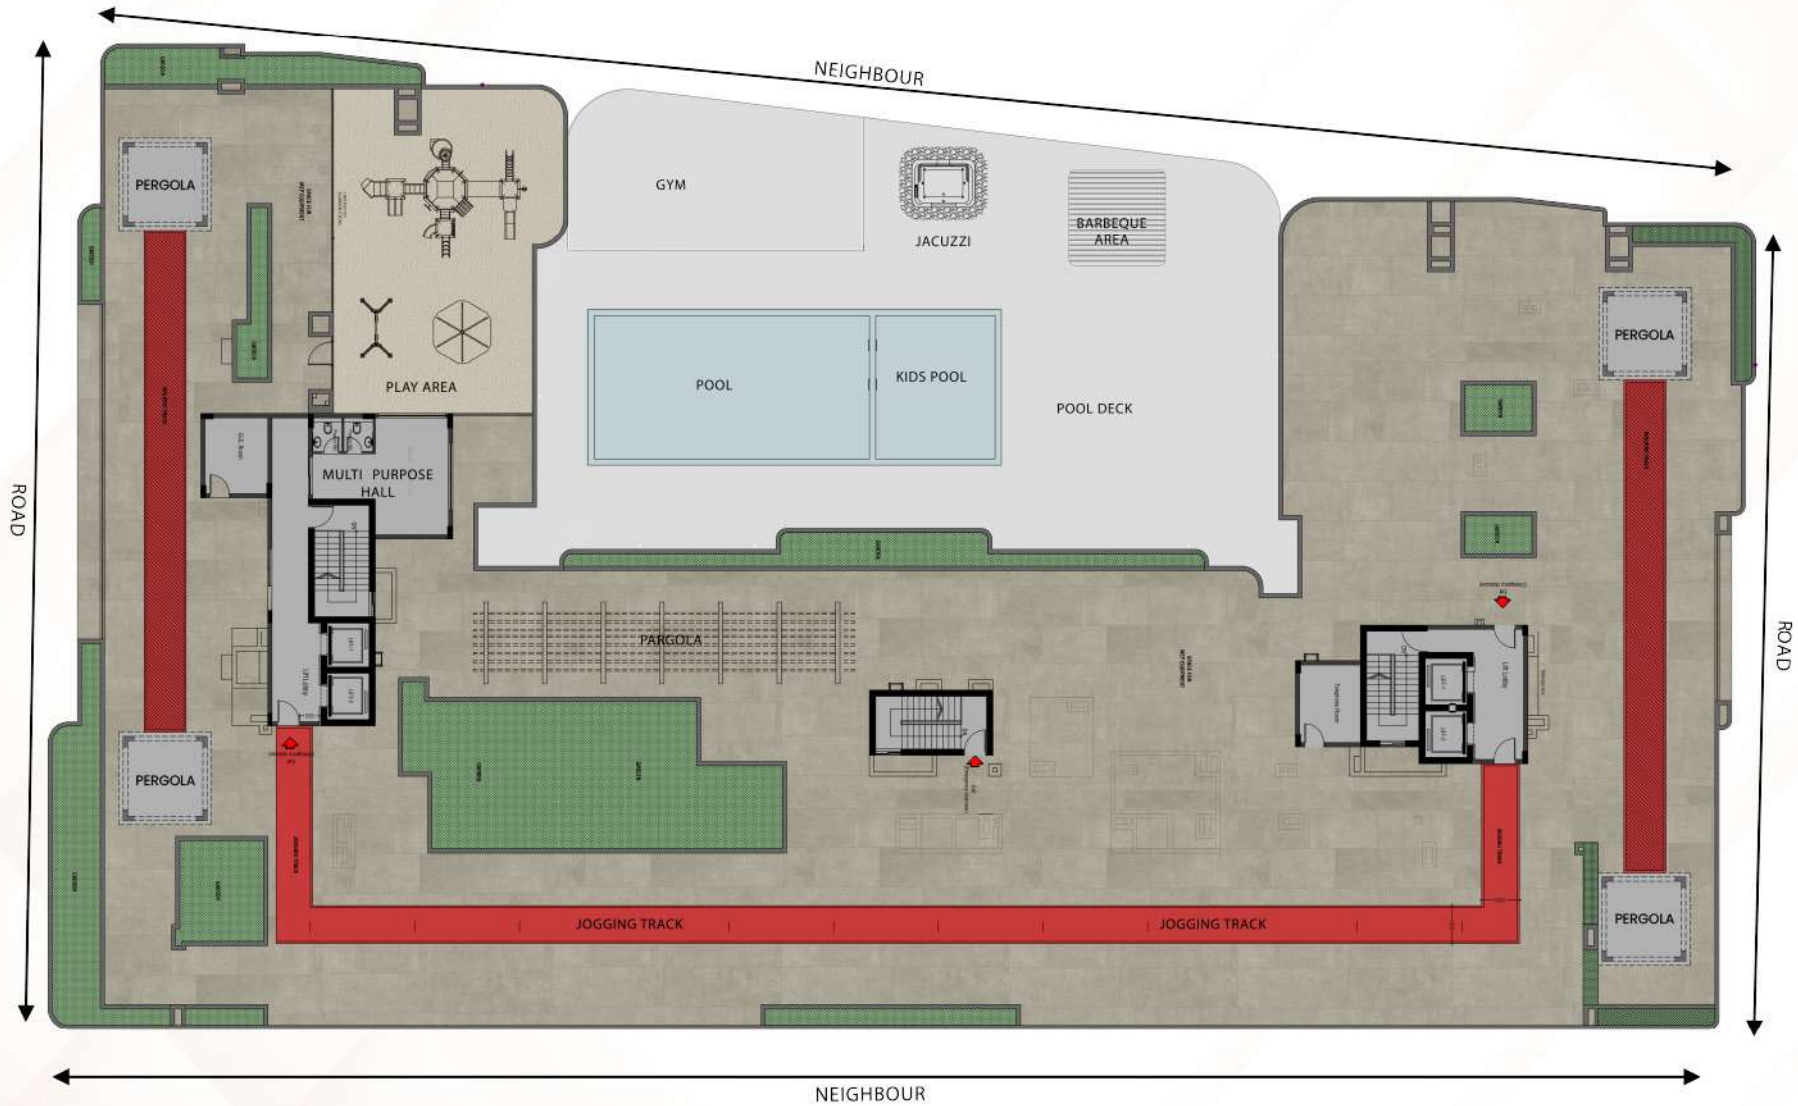

Bedroom 01
2 BHK Apartment

TV Lounge
2 BHK Apartment

Bedroom 02
2 BHK Apartment

Kitchen + Dining
2 BHK Apartment

Golden Woods Albab Views

FLOOR PLANS

Dubai South

1st FLOOR LAYOUT

2nd FLOOR LAYOUT

3rd FLOOR LAYOUT

ROOFTOP

LAYOUT

Proven. Trusted. Delivered.

12

Years of Market Presence

500+