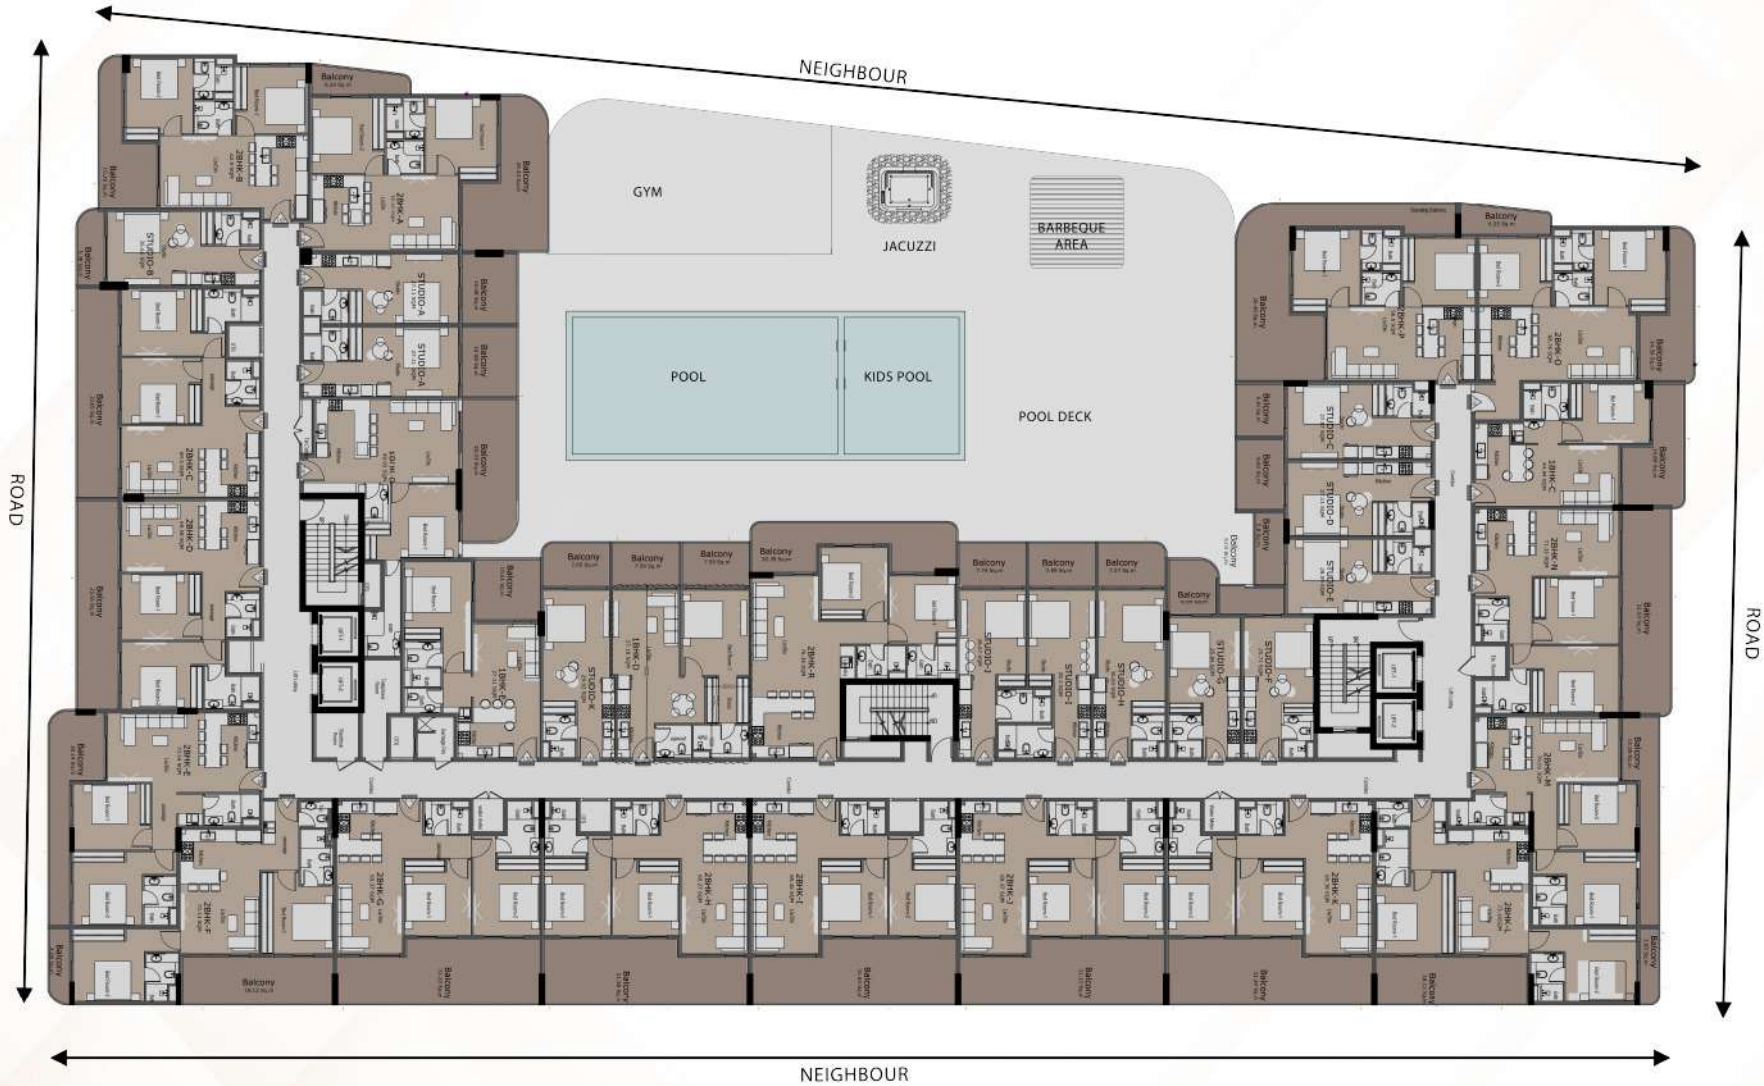

Bedroom 01
2 BHK Apartment

TV Lounge
2 BHK Apartment

Bedroom 02
2 BHK Apartment

Kitchen + Dining
2 BHK Apartment

Golden Woods Albab Views

FLOOR PLANS

Dubai South

1st FLOOR LAYOUT

2nd FLOOR LAYOUT

3rd FLOOR LAYOUT

ROOFTOP

LAYOUT

Proven. Trusted. Delivered.

12

Years of Market Presence

500+