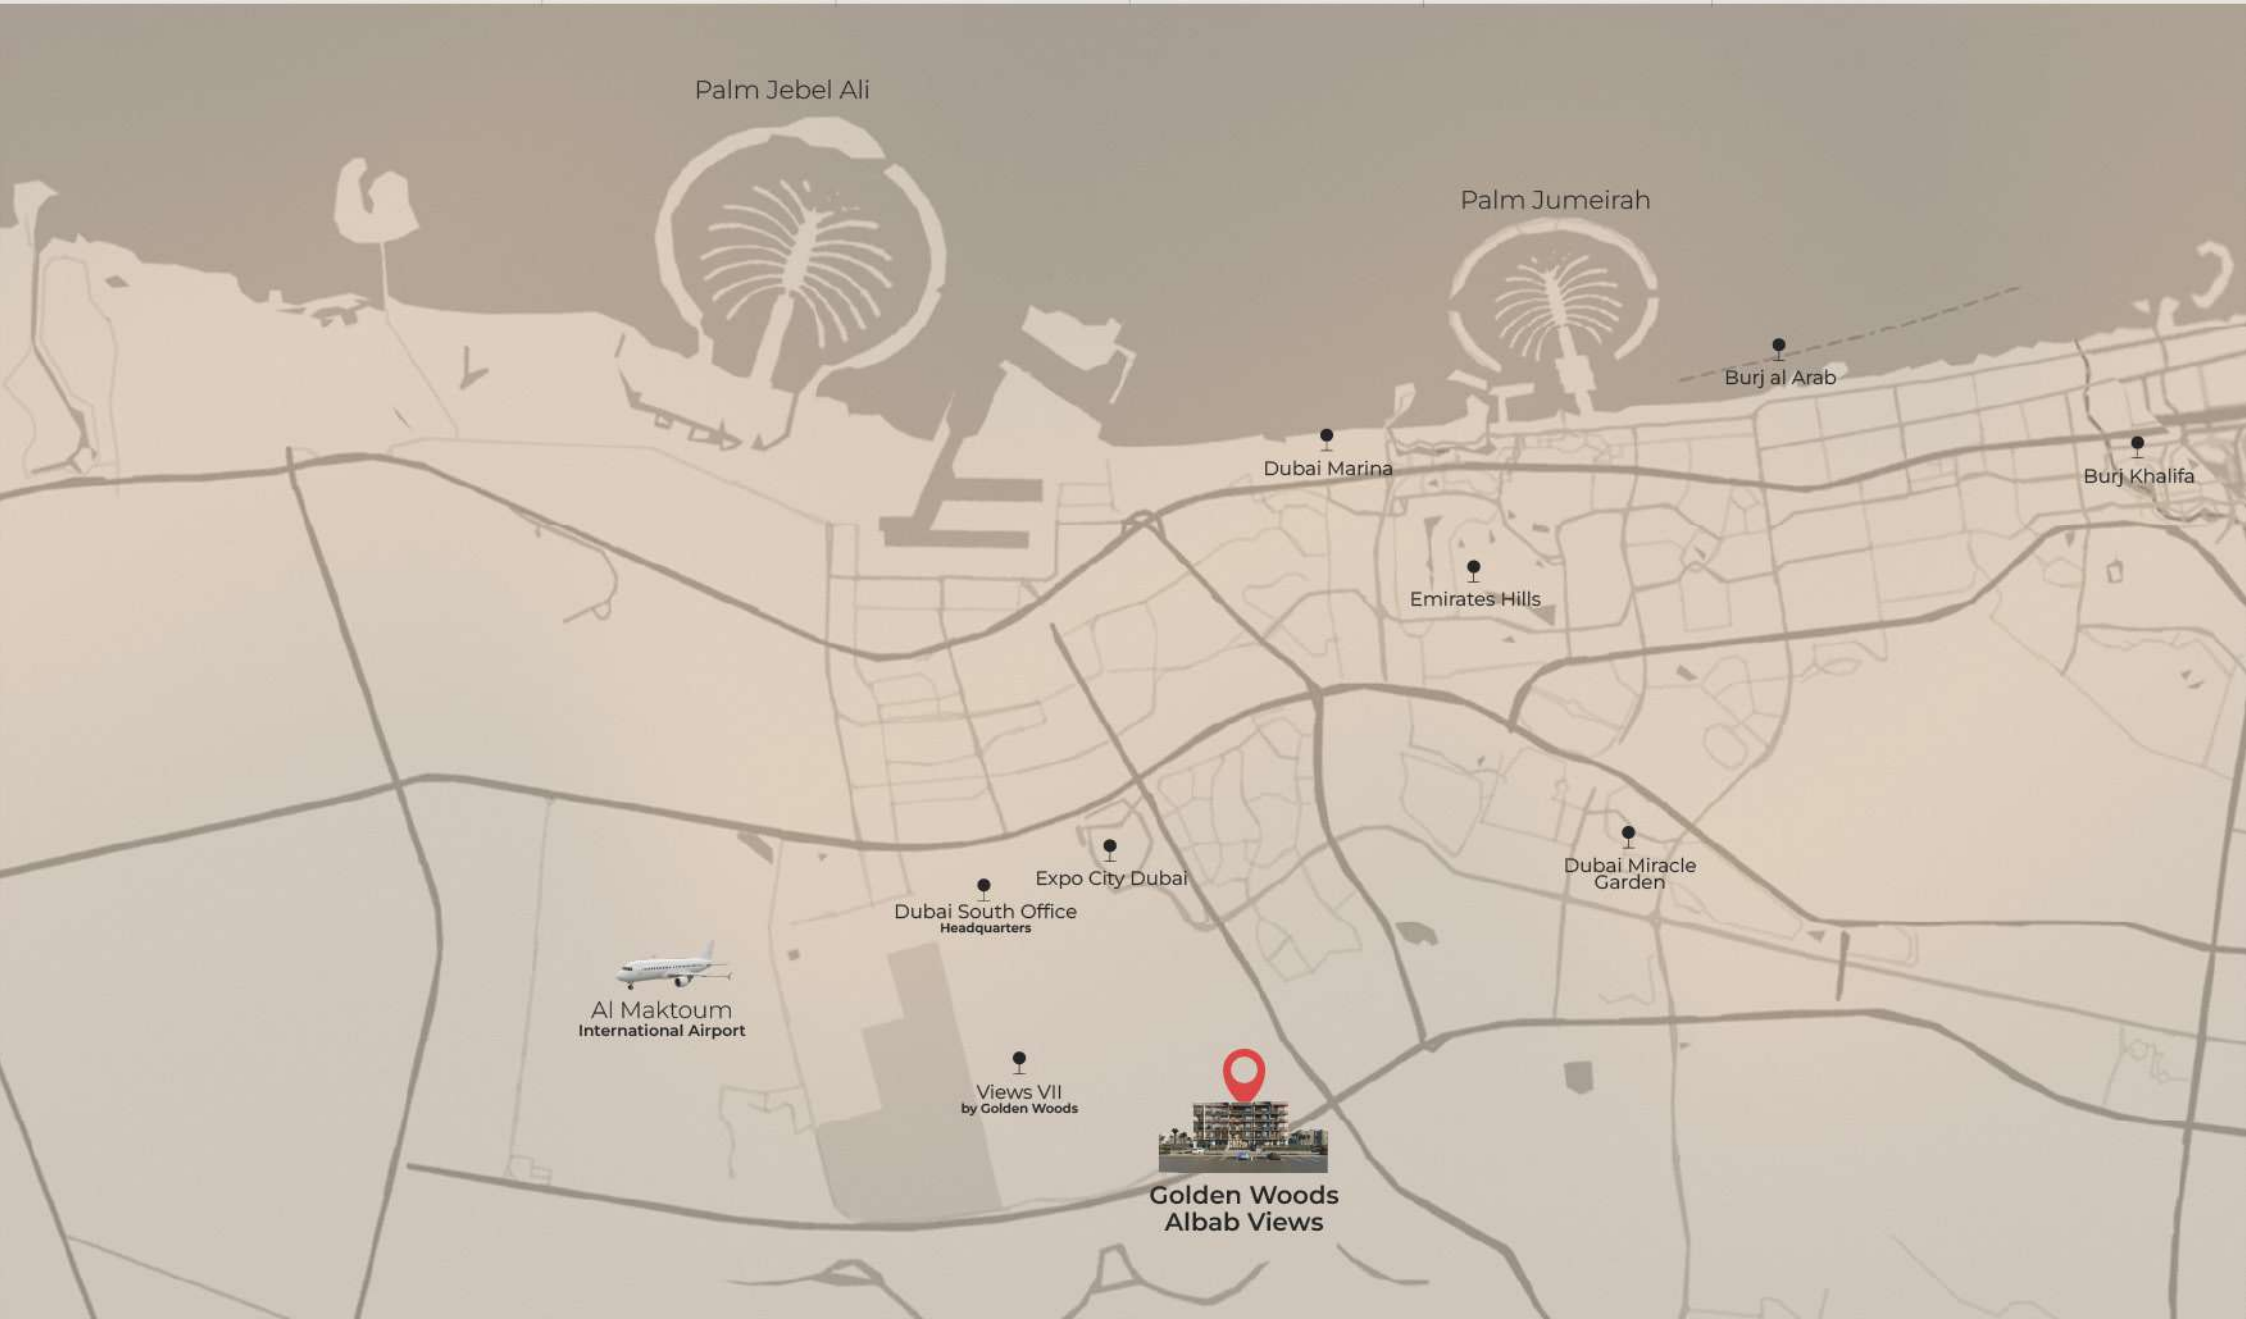

08 Min
to Expo City Dubai

15 Min
to Al Maktoum
International Airport

18 Min
to Dubai Marina

20 Min
to Palm Jumeirah

25 Min
to Burj al Arab

27 Min
to Palm Jabel Ali

Golden Woods Albab Views

AN ARCHITECTURAL MASTERPIECE